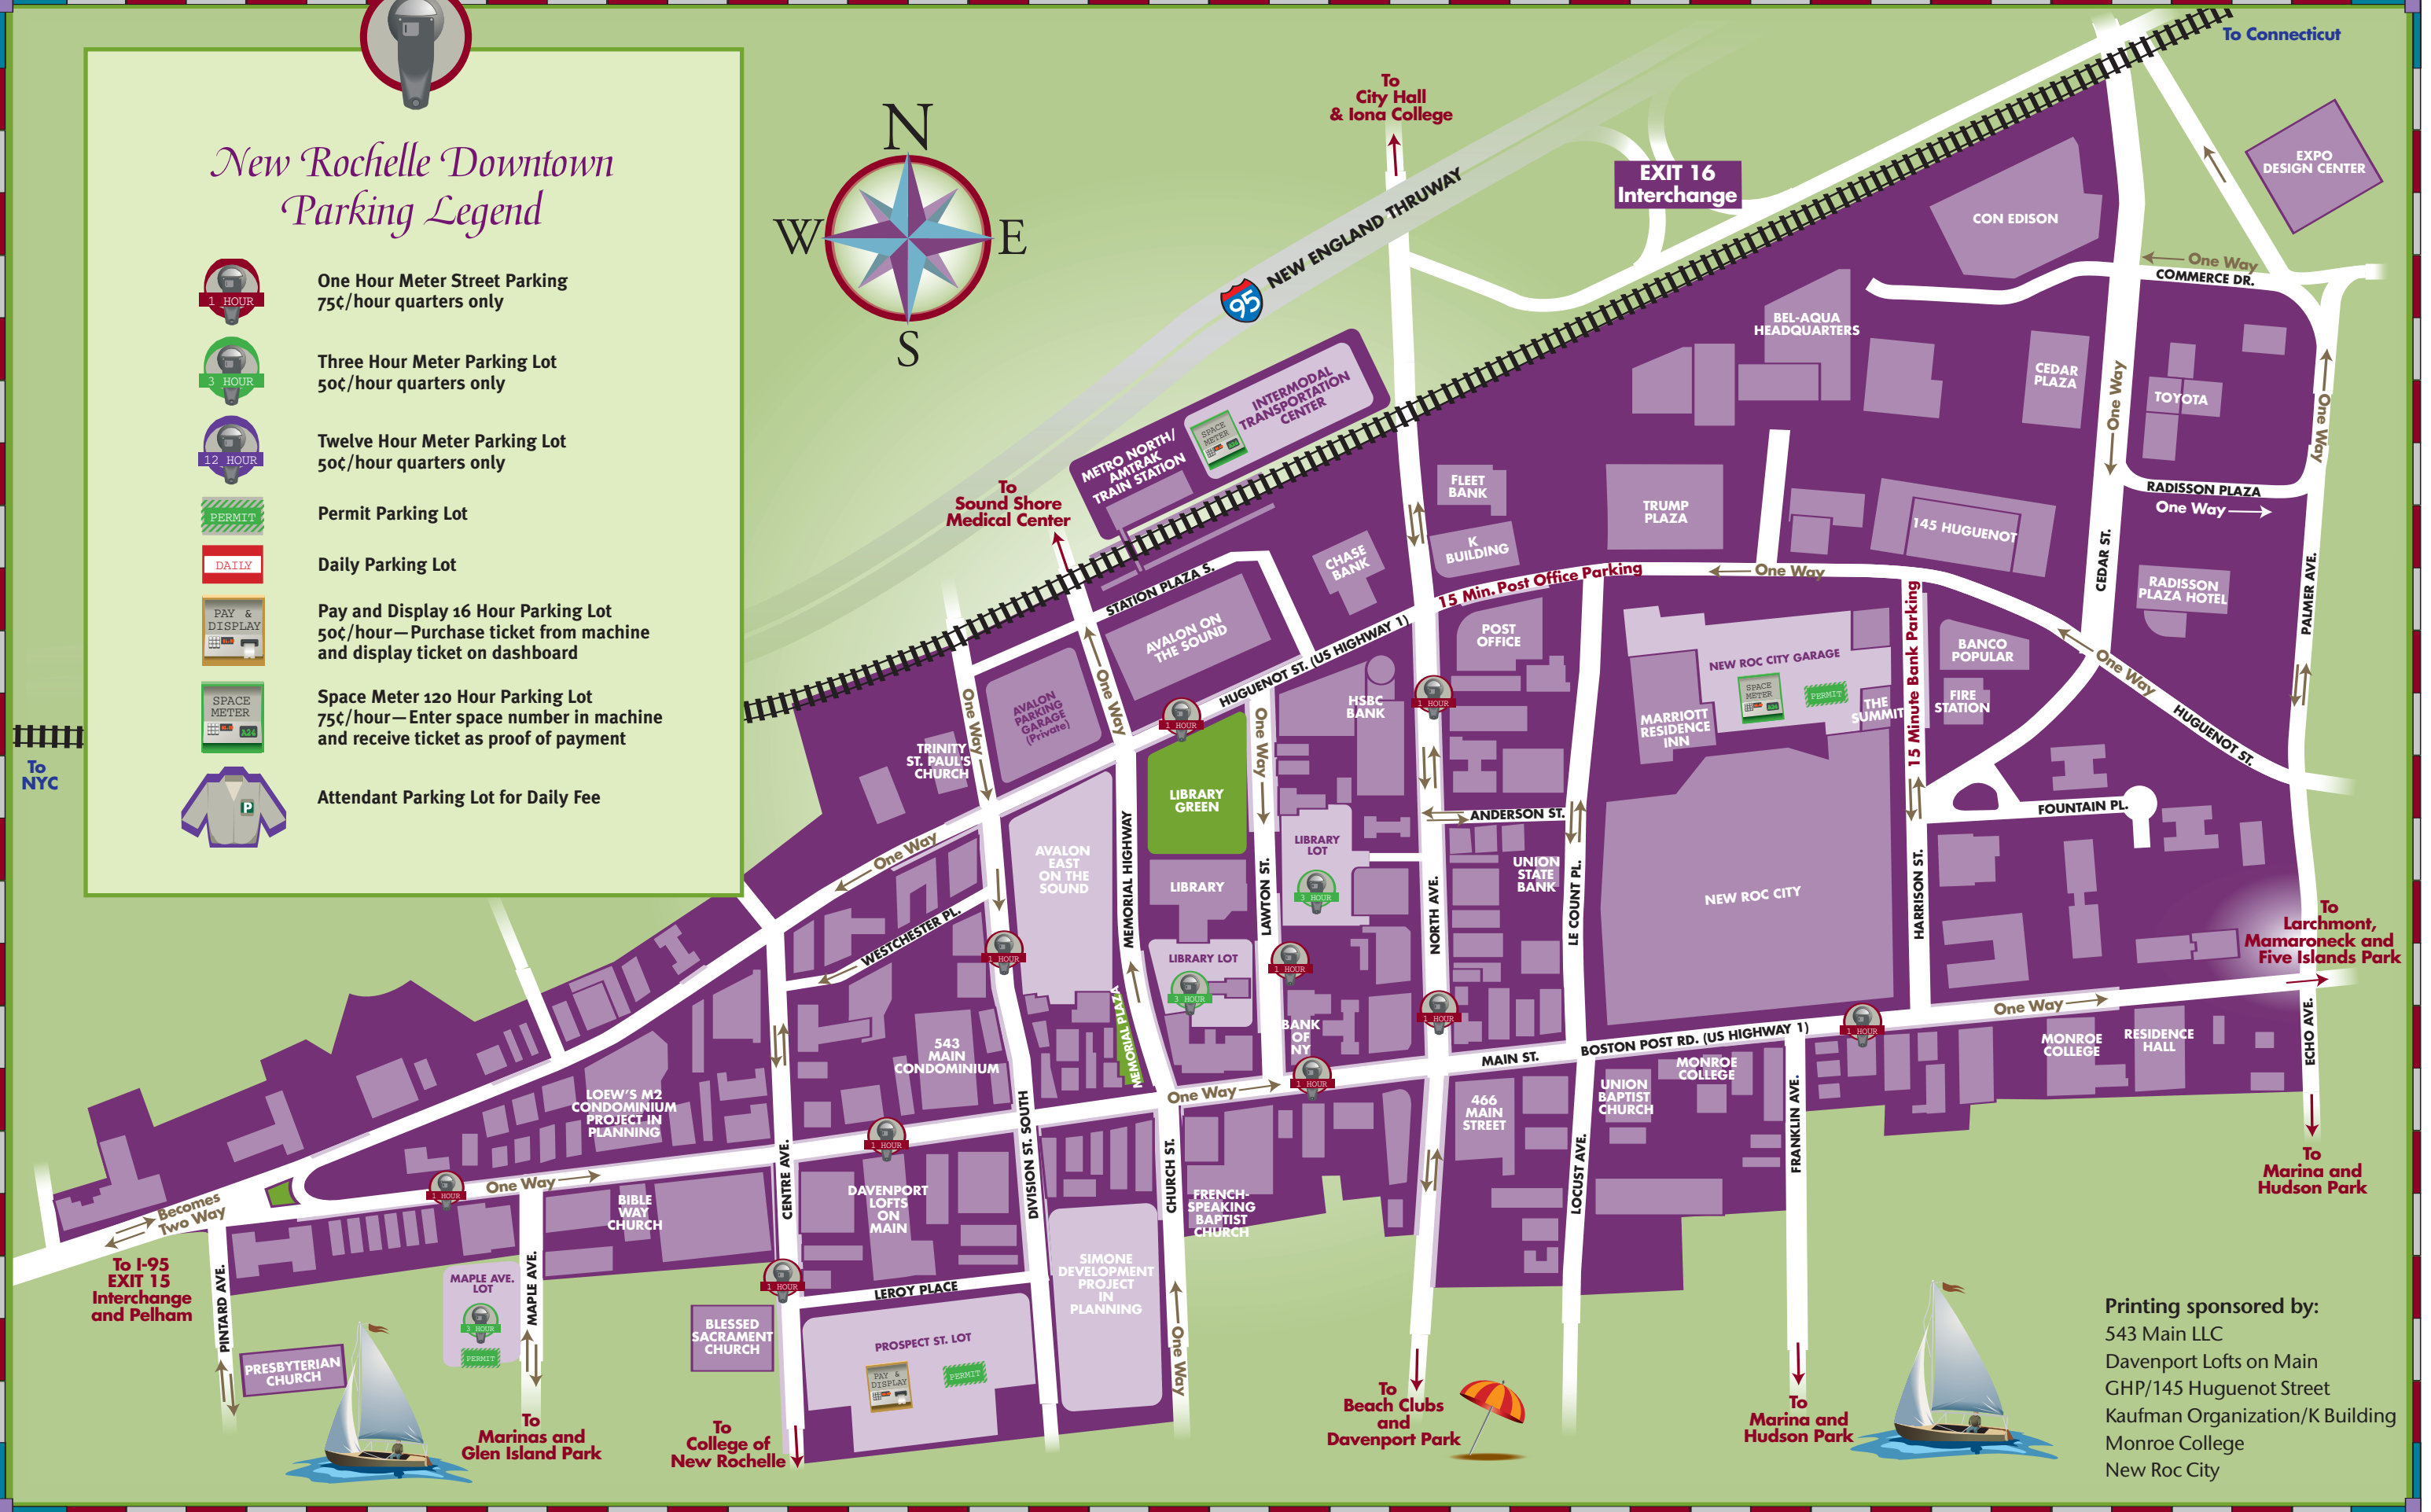

New Rochelle Downtown Parking Legend

One Hour Meter Street Parking
75¢/hour quarters only

Three Hour Meter Parking Lot
50¢/hour quarters only

Twelve Hour Meter Parking Lot
50¢/hour quarters only

Permit Parking Lot

Daily Parking Lot

Pay and Display 16 Hour Parking Lot
50¢/hour—Purchase ticket from machine and display ticket on dashboard

Space Meter 120 Hour Parking Lot
75¢/hour—Enter space number in machine and receive ticket as proof of payment

Attendant Parking Lot for Daily Fee

Printing sponsored by:
543 Main LLC
Davenport Lofts on Main
GHP/145 Huguenot Street
Kaufman Organization/K Building
Monroe College
New Roc City