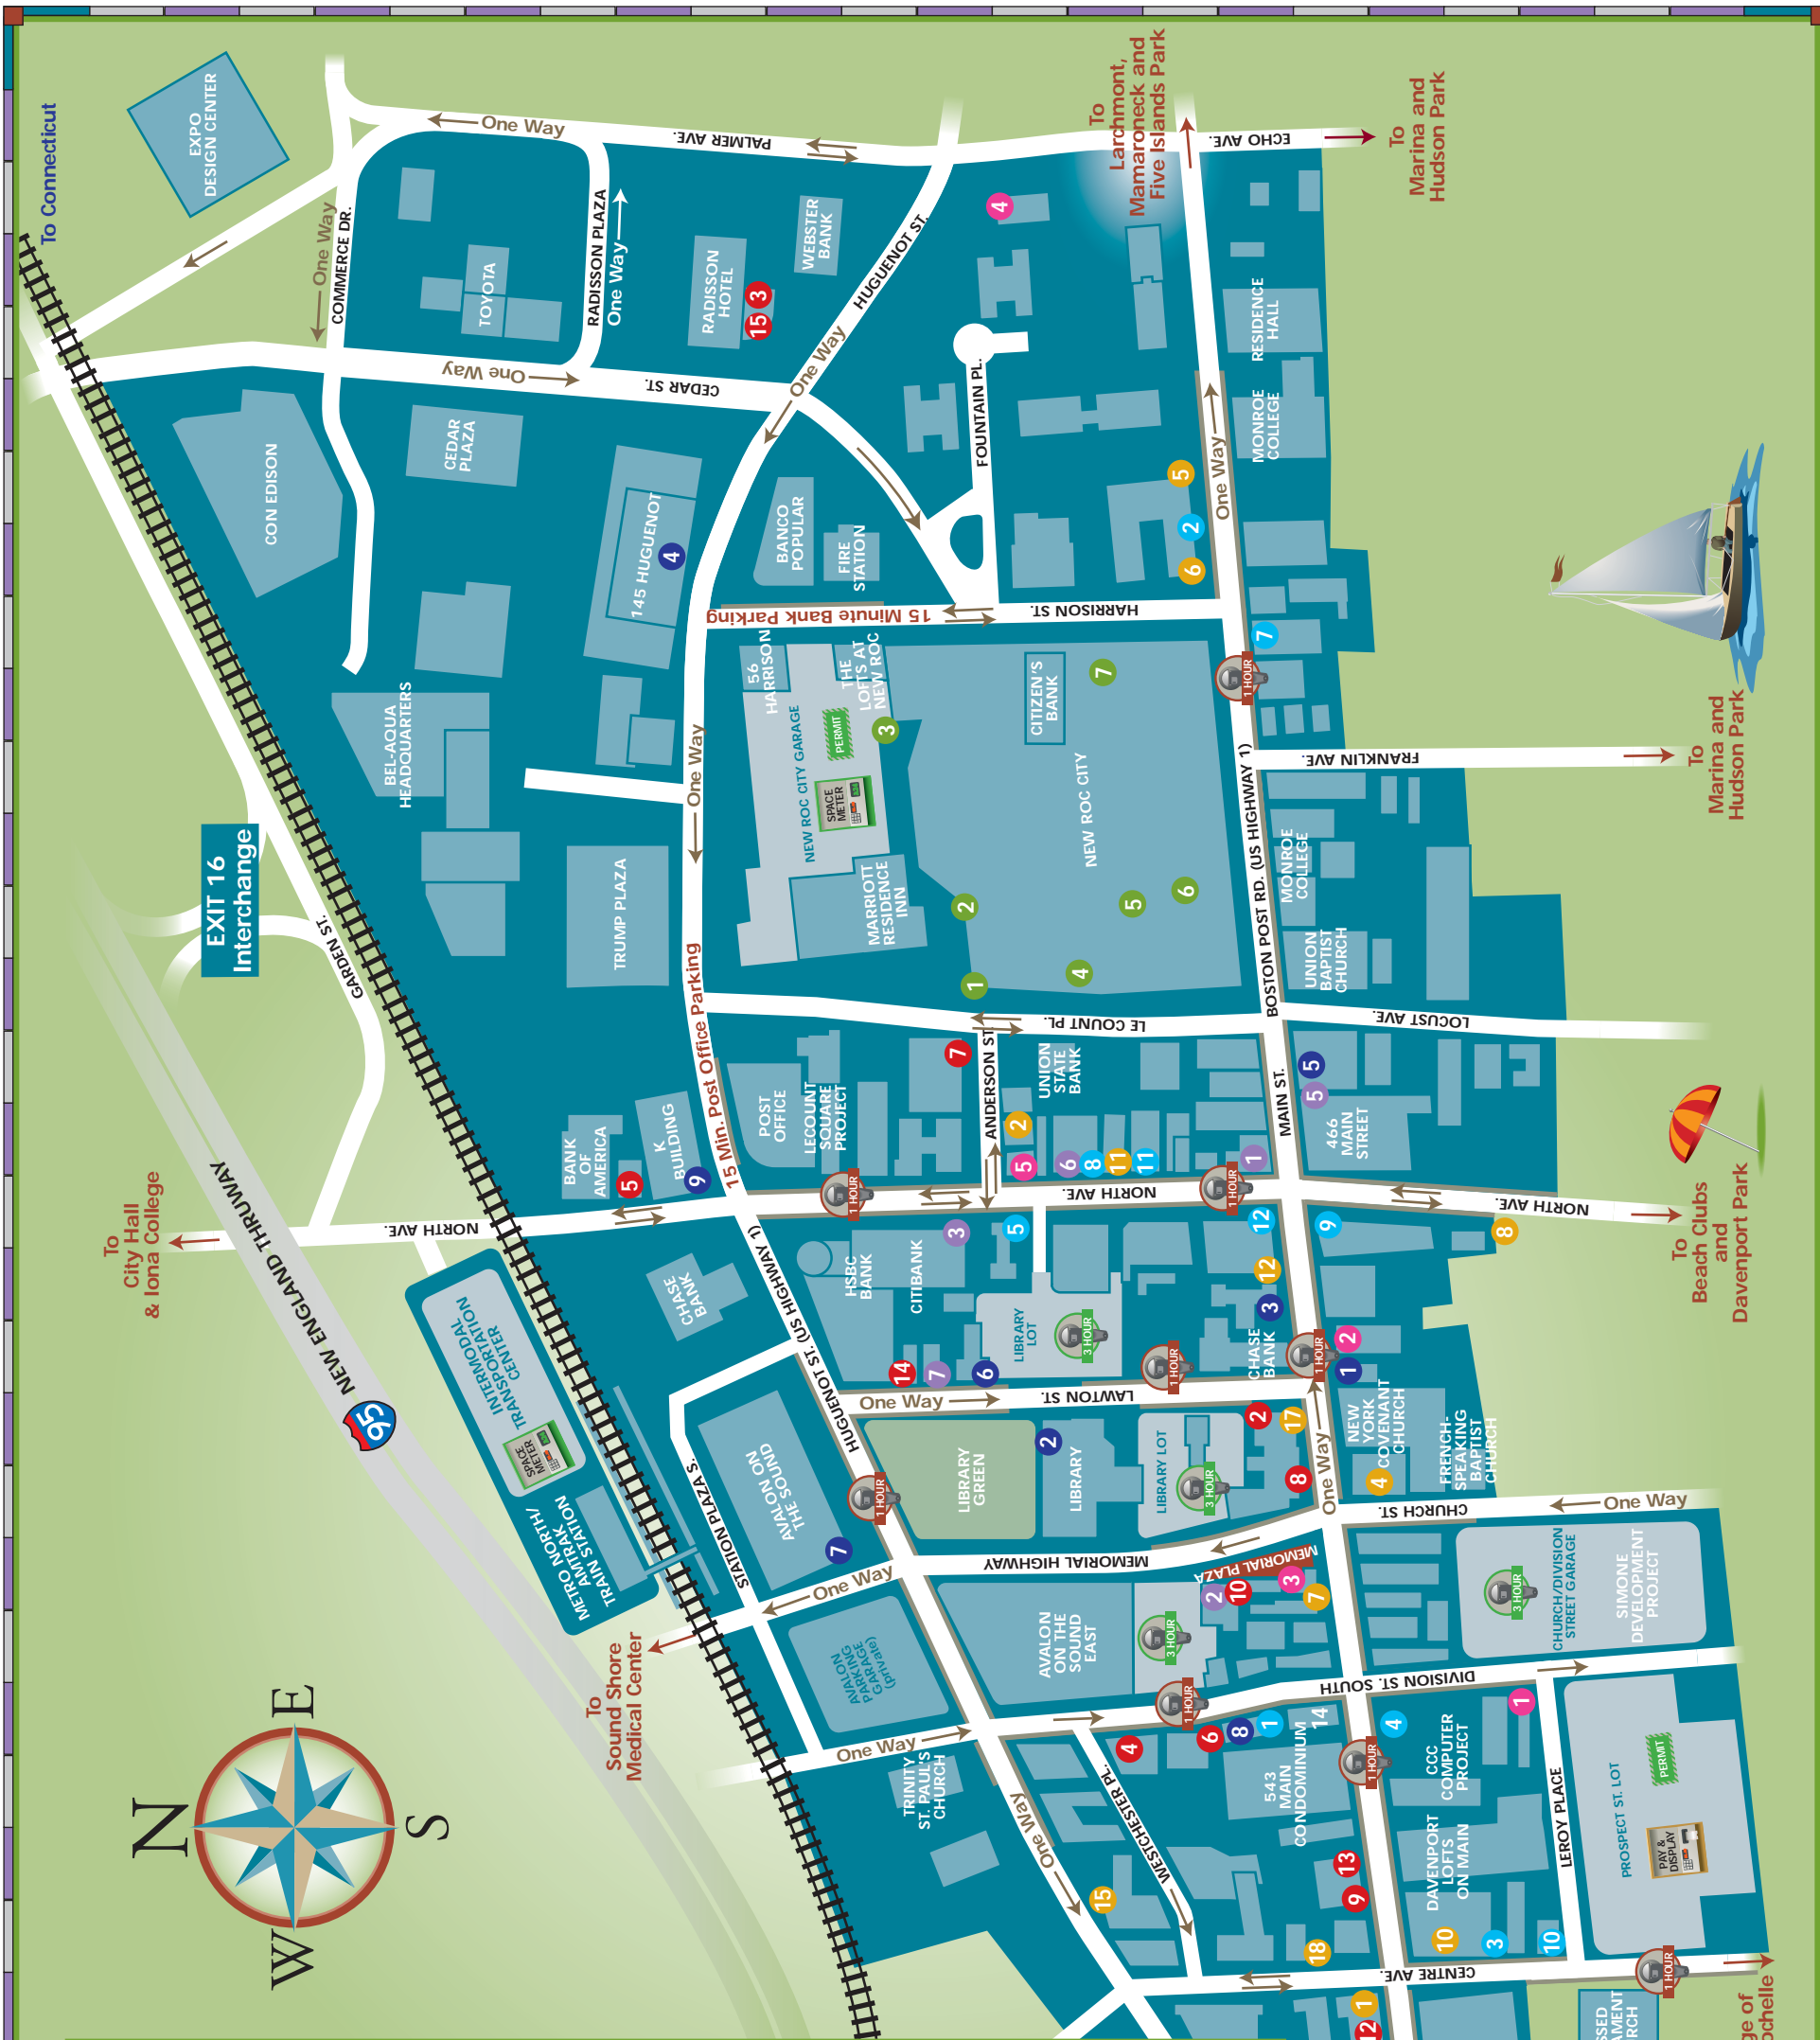

- NEIGHBORHOOD SPOTS**
- Café El Dorado

- Golden Krust Caribbean Cuisine
- La Brisa Marina
- Las Palmas Restaurant
- Rinconcito Spanish & American
- Sabor Latino
- Starlite II Restaurant

- NEIGHBORHOOD SPOTS — CHINESE**
- Diamond Chinese
 - Ming Chinese
 - Queen City Super Buffet
 - Shang Hai Chinese Restaurant

- NEIGHBORHOOD SPOTS — MEXICAN**
- El Michoacano
 - El Ranchos de Los Valduinos
 - Fresh Taco
 - La Voz Latina Restaurant
 - Little Mexican Café
 - Mexican Corner Restaurant
 - Restaurant Taquerin El Chino

- TAVERNS & PUBS**
- Backyard Pub
 - Mason's Pub
 - Junior's Bar & Grill
 - La Clave
 - Silkie's Saloon
 - Spectators Sports Pub
 - The Spot

To I-95
EXIT 15
Interchange
and Pelham

To
Marinas and
Glen Island Park